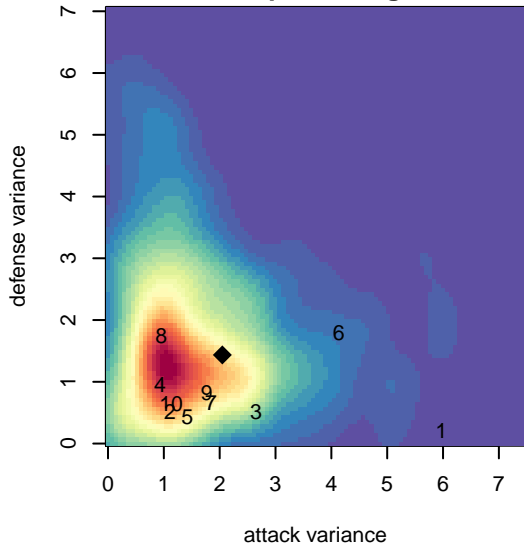

Seattle Celtic White G05

Seattle Celtic
 Seattle, WA
 G05 total strength=817
 attack=1.45 defense=0.77
 fall league = PSPL Classic 1 – West U13
 spr league = Spr PSPL – '05 Classic 1 – West I

alt names used:
 Seattle Celtic G05 White
 Seattle Celtic G05 White
 Seattle Celtic G05 White
 Seattle Celtic G05 White
 SEATTLE CELTIC G05 WHITE (WA)

Venues played:
 2017 Starfire Spring Classic GU13 Silver
 2017 Eastside FC Cup GU13 Silver
 2017 PSPL Classic 1 – West U13
 2017 Spr PSPL – '05 Classic 1 – West U13
 2017 WA Cup U13 Bronze U13

Seattle Celtic White G05
 Dots are actual minus expected GF (blue circles) and GA (red triangles).
 Blue line is smoothed change in attack strength. Red is smoothed change in defense strength.

**attack and defense variance (black dot)
relative to other teams
and top 10 in region**

**attack and defense rating
relative to others at age
and all opponents in last 13 months**

Performance relative to 13 month average