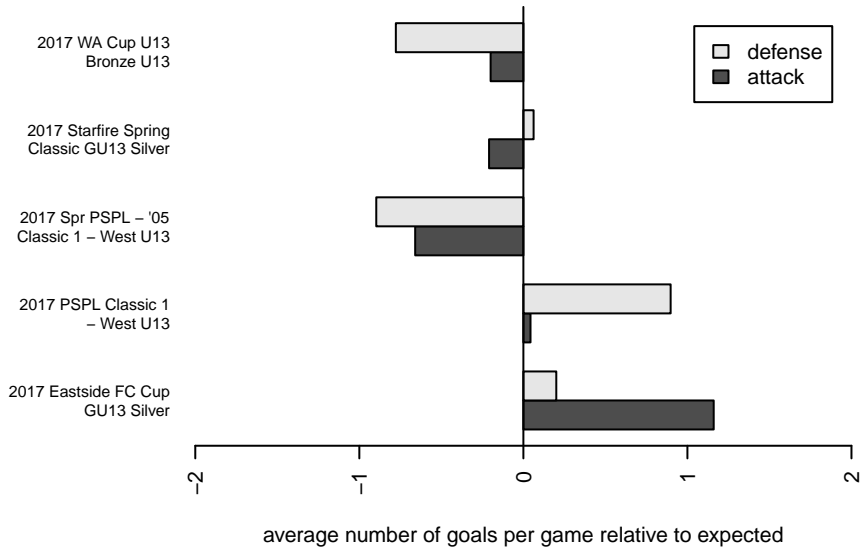

Seattle Celtic White G05

Seattle Celtic
 Seattle, WA
 G05 total strength=817
 attack=1.45 defense=0.77
 fall league = PSPL Classic 1 – West U13
 spr league = Spr PSPL – '05 Classic 1 – West I

alt names used:
 Seattle Celtic G05 White
 Seattle Celtic G05 White
 Seattle Celtic G05 White
 Seattle Celtic G05 White
 SEATTLE CELTIC G05 WHITE (WA)

Venues played:
 2017 Starfire Spring Classic GU13 Silver
 2017 Eastside FC Cup GU13 Silver
 2017 PSPL Classic 1 – West U13
 2017 Spr PSPL – '05 Classic 1 – West U13
 2017 WA Cup U13 Bronze U13

Seattle Celtic White G05
 Dots are actual minus expected GF (blue circles) and GA (red triangles).
 Blue line is smoothed change in attack strength. Red is smoothed change in defense strength.

**attack and defense variance (black dot)
relative to other teams
and top 10 in region**

**attack and defense rating
relative to others at age
and all opponents in last 13 months**

Performance relative to 13 month average