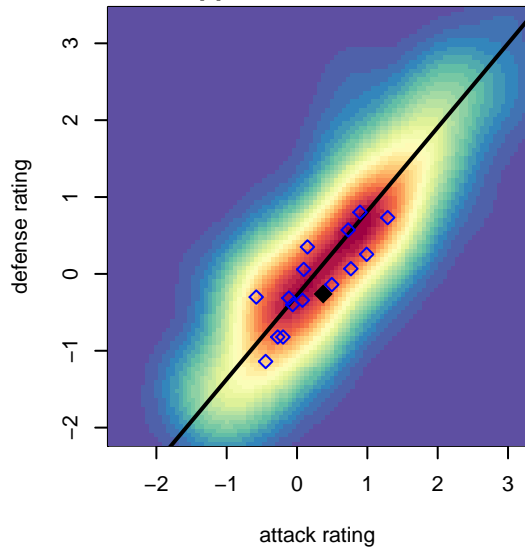

Seattle Celtic White G05

Seattle Celtic
 Seattle, WA
 G05 total strength=817
 attack=1.45 defense=0.77
 fall league = PSPL Classic 1 – West U13
 spr league = Spr PSPL – '05 Classic 1 – West I

alt names used:
 Seattle Celtic G05 White
 Seattle Celtic G05 White
 Seattle Celtic G05 White
 Seattle Celtic G05 White
 SEATTLE CELTIC G05 WHITE (WA)

Venues played:
 2017 Starfire Spring Classic GU13 Silver
 2017 Eastside FC Cup GU13 Silver
 2017 PSPL Classic 1 – West U13
 2017 Spr PSPL – '05 Classic 1 – West U13
 2017 WA Cup U13 Bronze U13

Seattle Celtic White G05
 Dots are actual minus expected GF (blue circles) and GA (red triangles).
 Blue line is smoothed change in attack strength. Red is smoothed change in defense strength.

**attack and defense variance (black dot)
relative to other teams
and top 10 in region**

**attack and defense rating
relative to others at age
and all opponents in last 13 months**

Performance relative to 13 month average