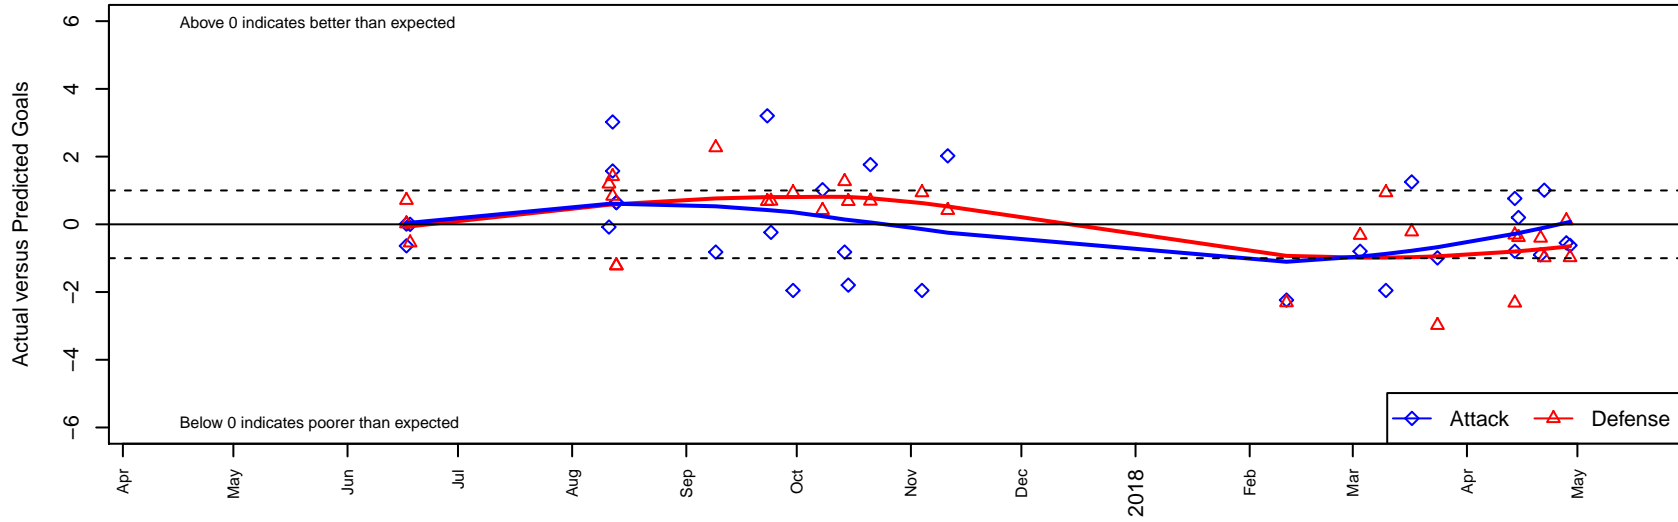

Seattle Celtic White G05

Seattle Celtic
 Seattle, WA
 G05 total strength=817
 attack=1.45 defense=0.77
 fall league = PSPL Classic 1 – West U13
 spr league = Spr PSPL – '05 Classic 1 – West I

alt names used:
 Seattle Celtic G05 White
 Seattle Celtic G05 White
 Seattle Celtic G05 White
 Seattle Celtic G05 White
 SEATTLE CELTIC G05 WHITE (WA)

Venues played:
 2017 Starfire Spring Classic GU13 Silver
 2017 Eastside FC Cup GU13 Silver
 2017 PSPL Classic 1 – West U13
 2017 Spr PSPL – '05 Classic 1 – West U13
 2017 WA Cup U13 Bronze U13

Seattle Celtic White G05
 Dots are actual minus expected GF (blue circles) and GA (red triangles).
 Blue line is smoothed change in attack strength. Red is smoothed change in defense strength.

**attack and defense variance (black dot)
relative to other teams
and top 10 in region**

**attack and defense rating
relative to others at age
and all opponents in last 13 months**

Performance relative to 13 month average