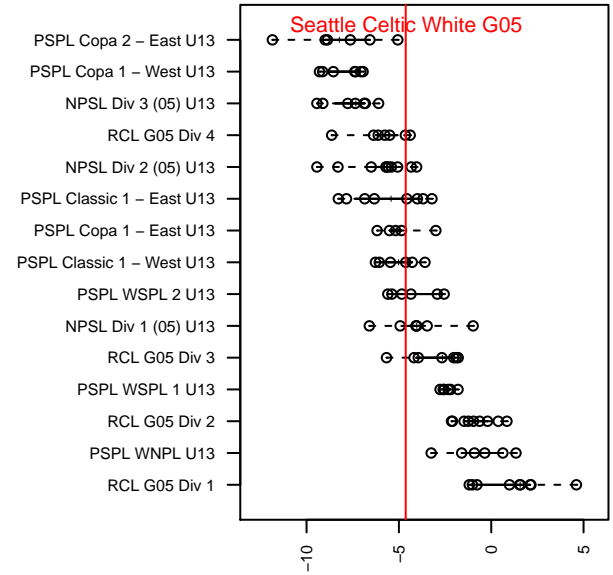

Seattle Celtic White G05

Seattle Celtic
 Seattle, WA
 G05 total strength=817
 attack=1.45 defense=0.77
 fall league = PSPL Classic 1 – West U13
 spr league = Spr PSPL – '05 Classic 1 – West I

alt names used:
 Seattle Celtic G05 White
 Seattle Celtic G05 White
 Seattle Celtic G05 White
 Seattle Celtic G05 White
 SEATTLE CELTIC G05 WHITE (WA)

Venues played:
 2017 Starfire Spring Classic GU13 Silver
 2017 Eastside FC Cup GU13 Silver
 2017 PSPL Classic 1 – West U13
 2017 Spr PSPL – '05 Classic 1 – West U13
 2017 WA Cup U13 Bronze U13

Seattle Celtic White G05
 Dots are actual minus expected GF (blue circles) and GA (red triangles).
 Blue line is smoothed change in attack strength. Red is smoothed change in defense strength.

**attack and defense variance (black dot)
relative to other teams
and top 10 in region**

**attack and defense rating
relative to others at age
and all opponents in last 13 months**

Performance relative to 13 month average