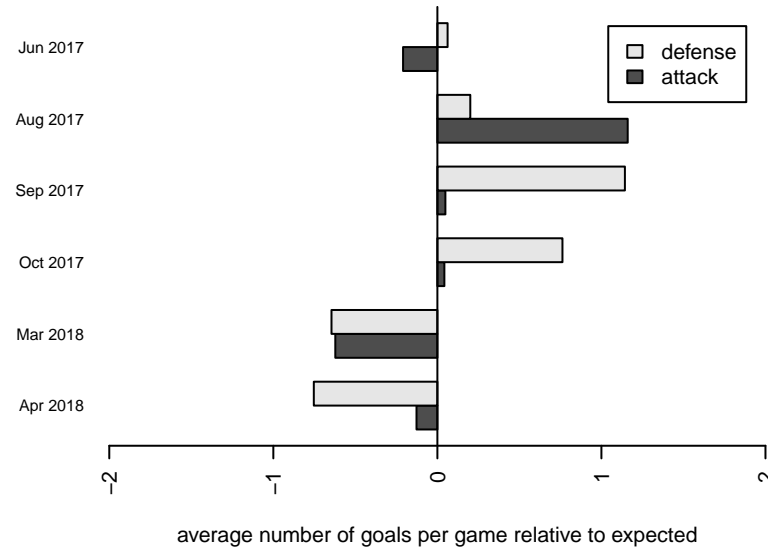

Performance relative to 13 month average